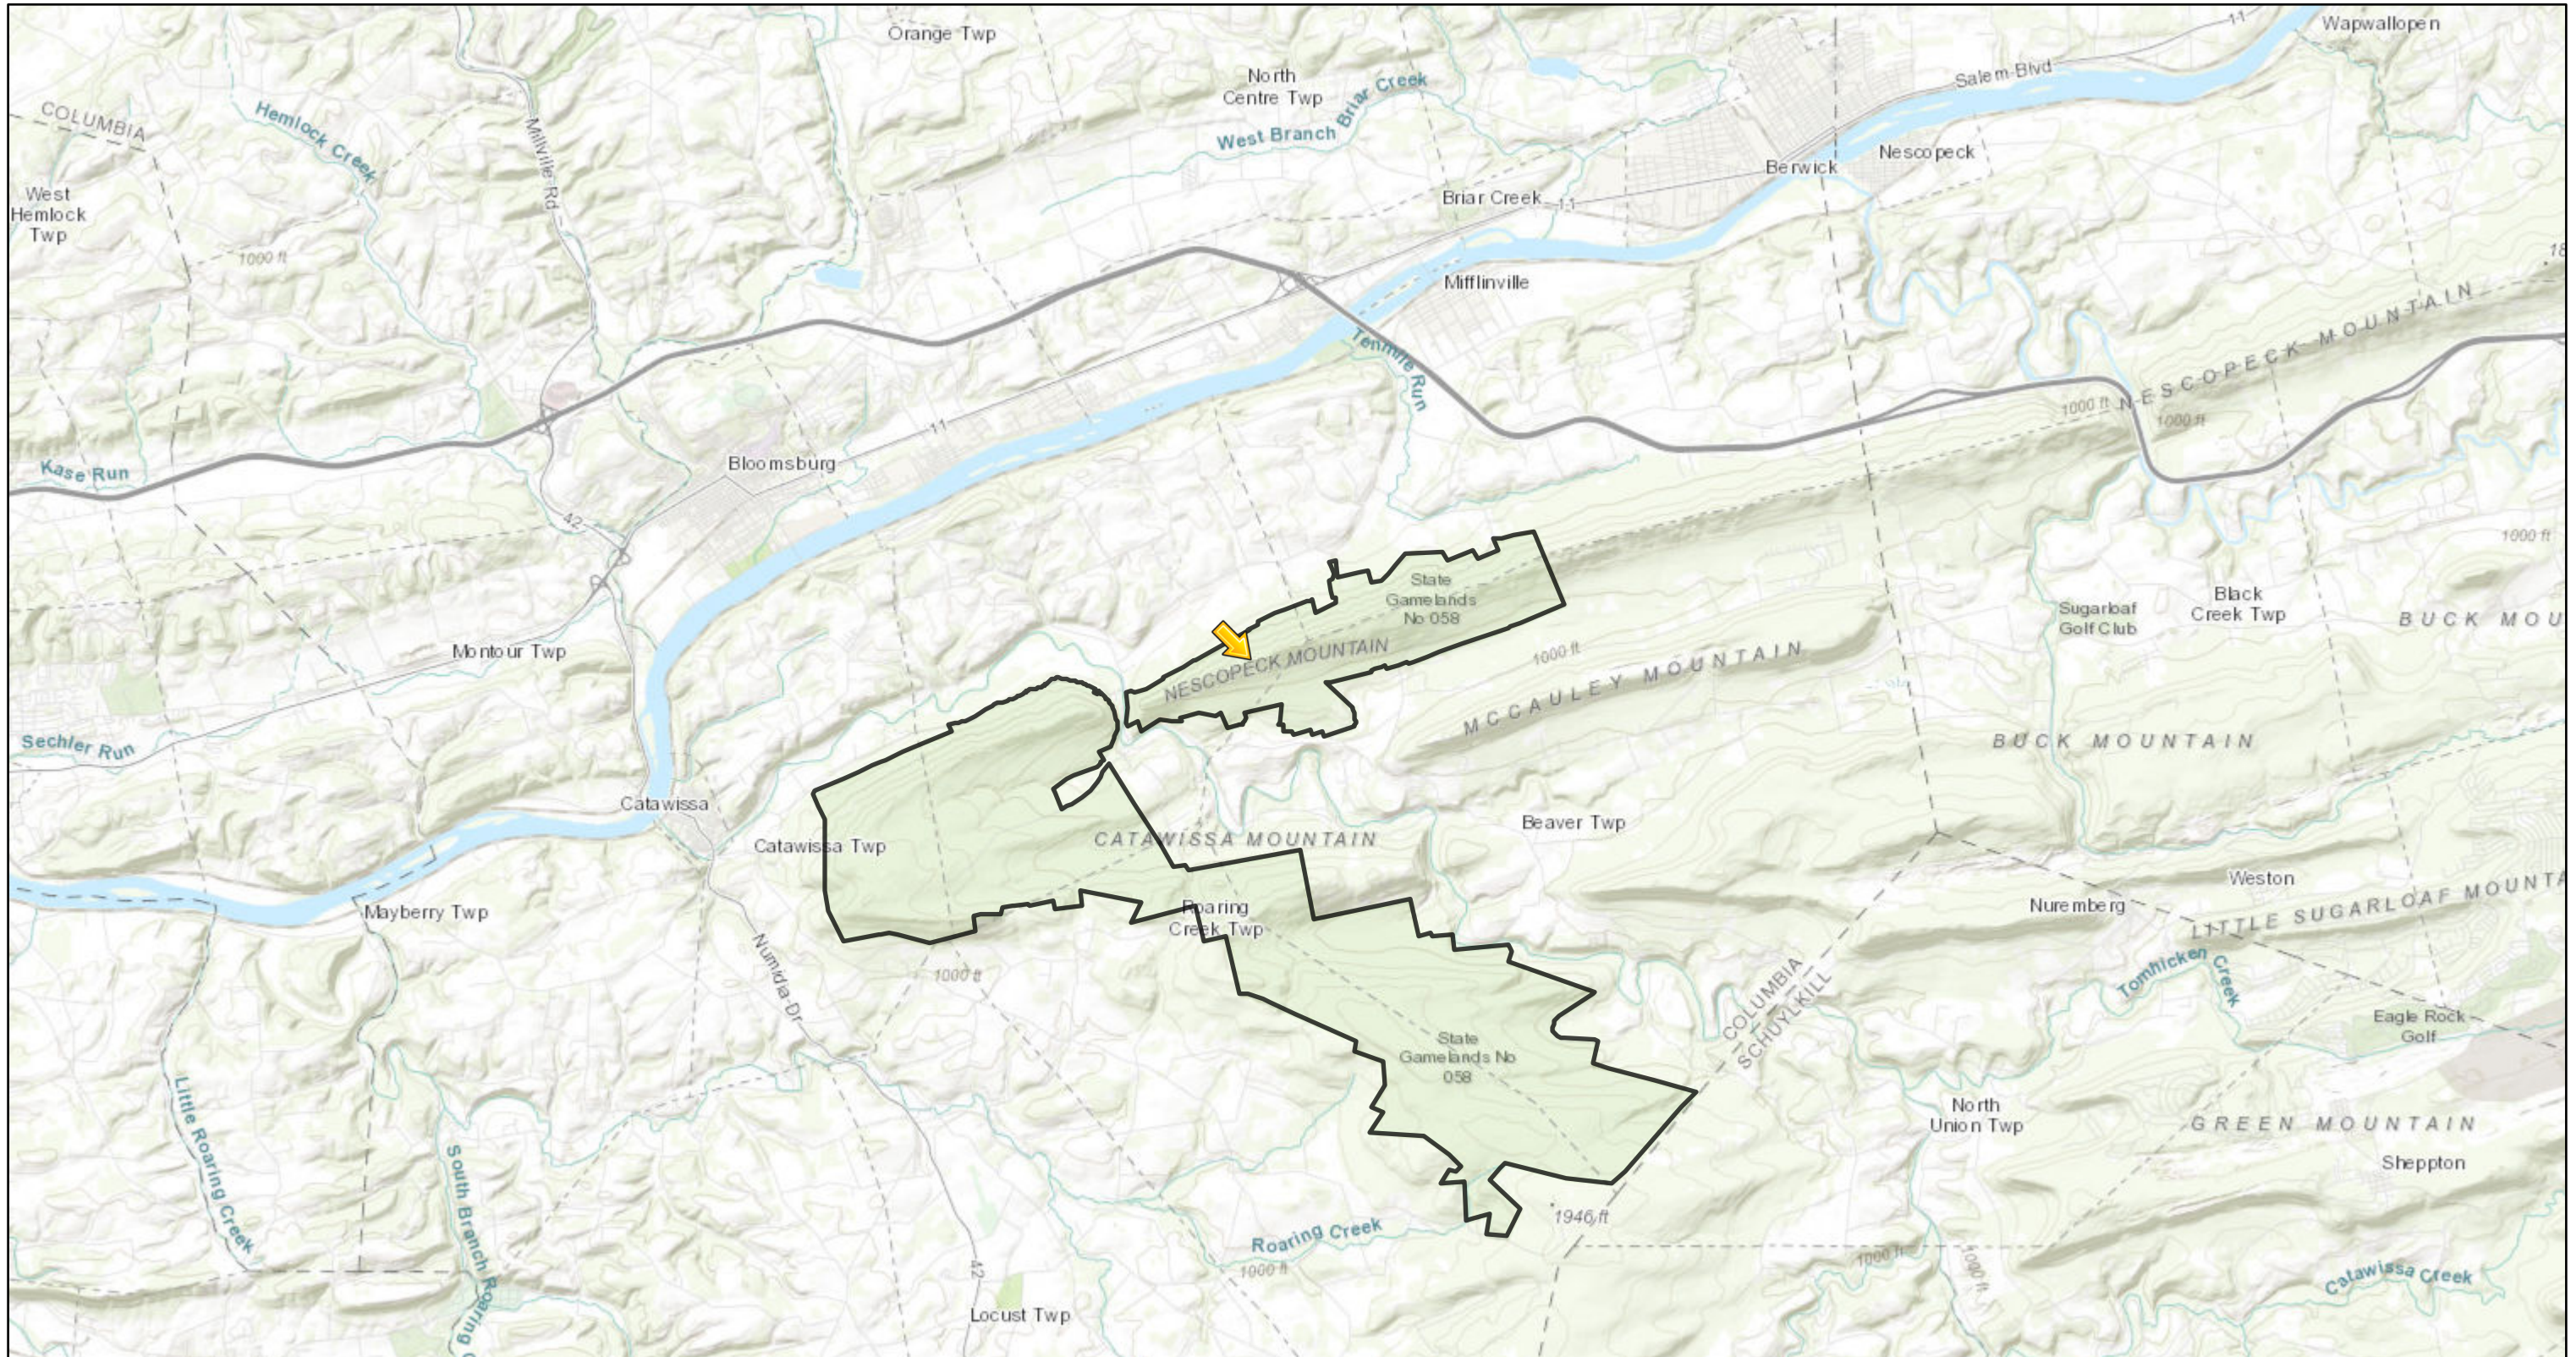

SGL 58 Fire Break Project

4/13/2020 1:09:15 PM

State Game Lands

 Game Land Boundary

1:144,448

Sources: Esri, HERE, Garmin, Intermap, increment P Corp., GEBCO, USGS, FAO, NPS, NRCAN, GeoBase, IGN, Kadaster NL, Ordnance Survey, Esri Japan, METI, Esri China (Hong Kong), (c) OpenStreetMap contributors, and the GIS User Community